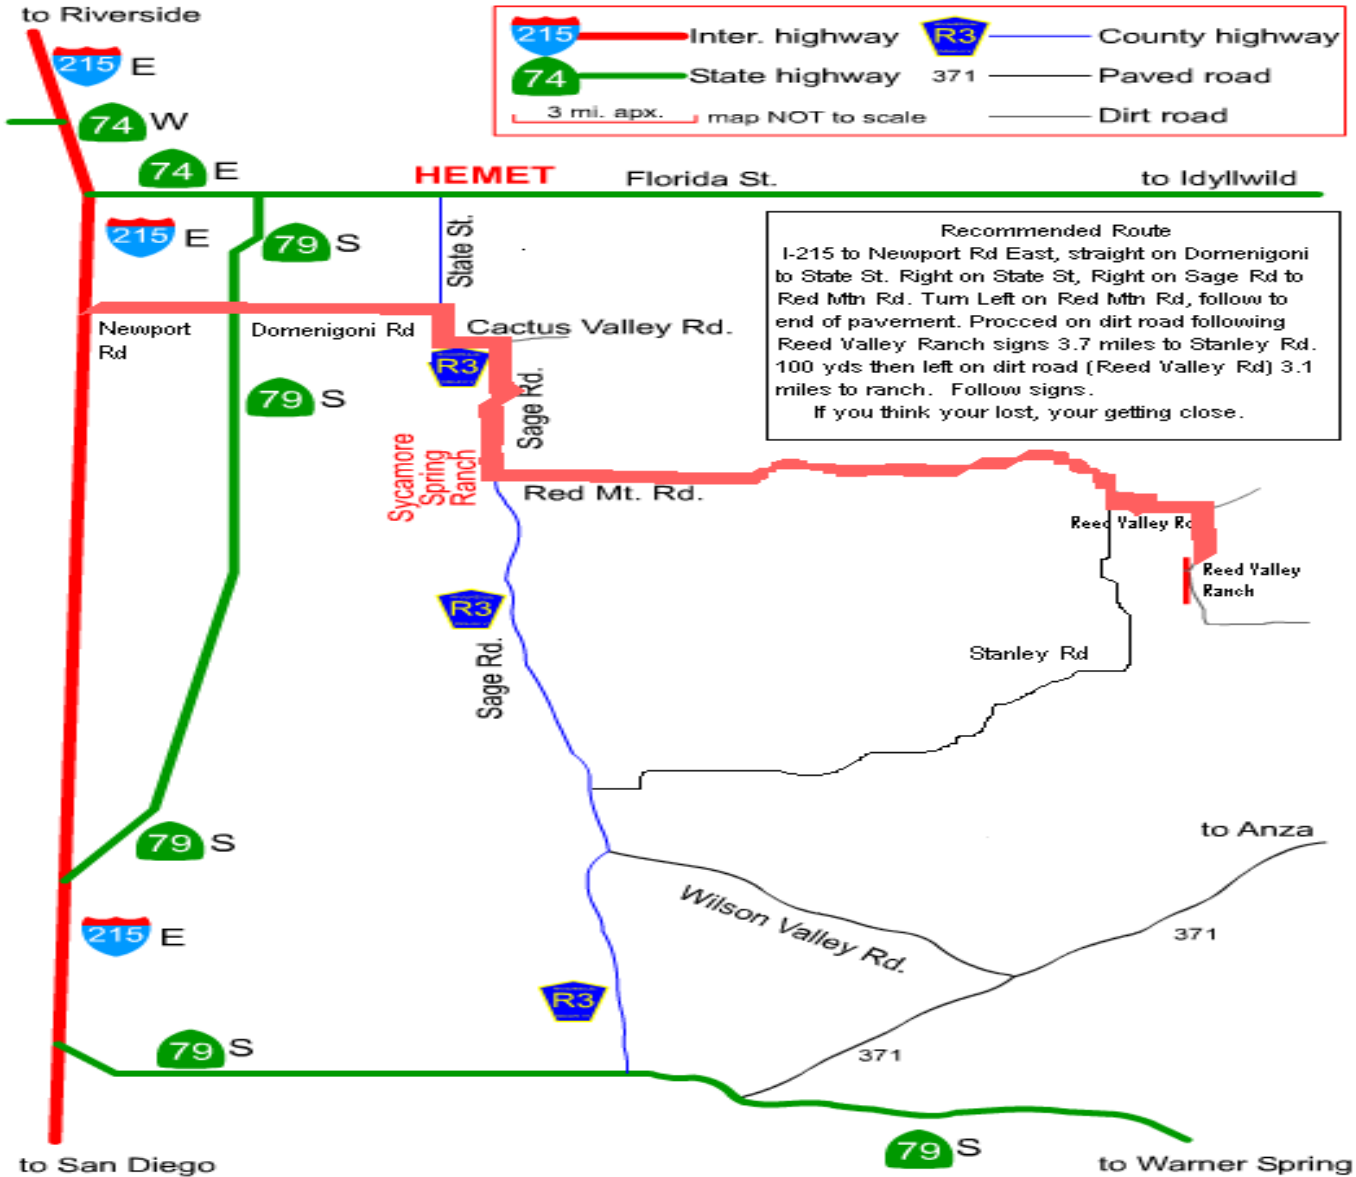

Extreme
EXCA
Cowboy Association